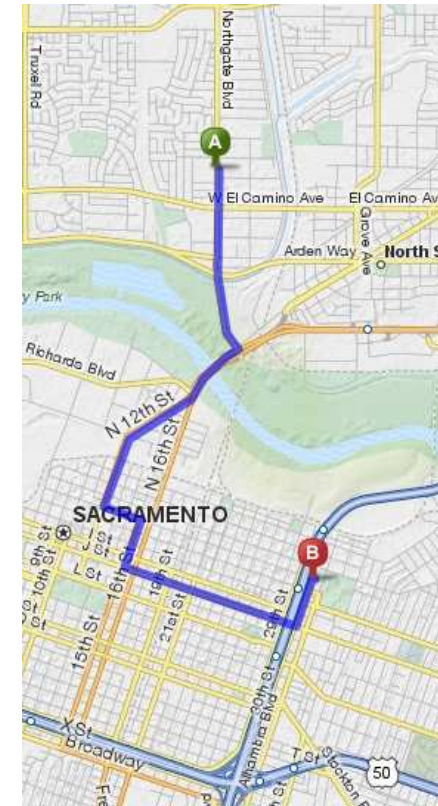

# ANNUNCIATION GREEK ORTHODOX CHURCH

3022 F Street, Sacramento, CA 95816 (across from McKinley Park)

Approx. Travel Time (from Natomas): 10 min

Parking is available on the streets, in the lot at the corner of 30<sup>th</sup> and F and in the gravel lot on the south side of the alley.

Please DO NOT park in the alley.