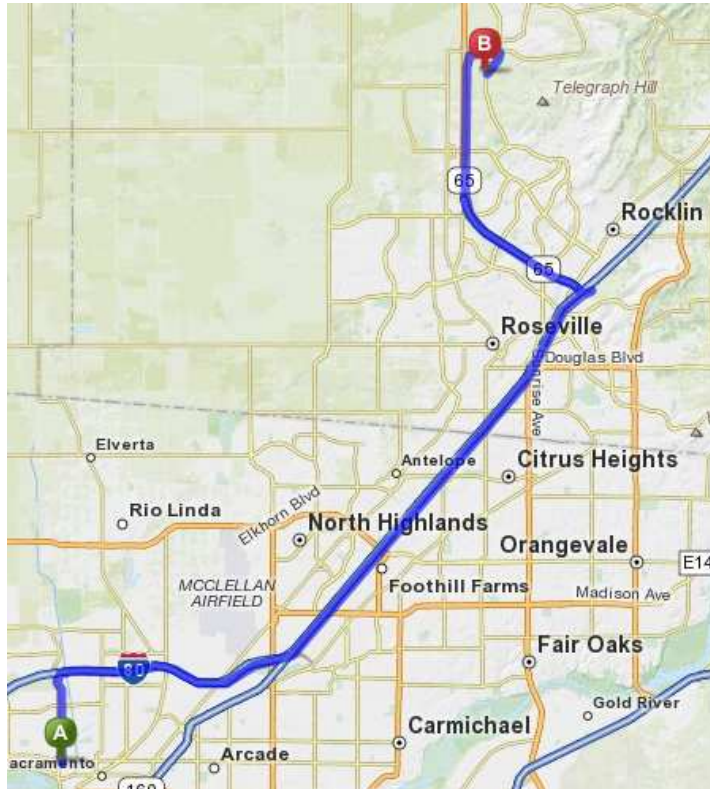

LINCOLN

Fields: Wilson Park

2325 E. Joiner Parkway, Lincoln, CA 95648

Approx. Travel Time (from Natomas): 35 min

1. START on I-80 E toward Reno. 16.9 mi
2. Merge onto CA-65 N via EXIT 106 toward Lincoln/Marysville. 7.2 mi
3. Take the Twelve Bridges Drive exit, EXIT 313. 0.3 mi
4. Keep right at the fork to go on Twelve Bridges Dr. 0.7 mi
5. Take the 2nd right onto E Joiner Pky. 0.6 mi
E Joiner Pky is 0.1 miles past Fieldstone Dr
6. 2325 E JOINER PKWY.
*Your destination is 0.3 miles past Fieldstone Dr
If you reach Westview Dr you've gone a little too far*