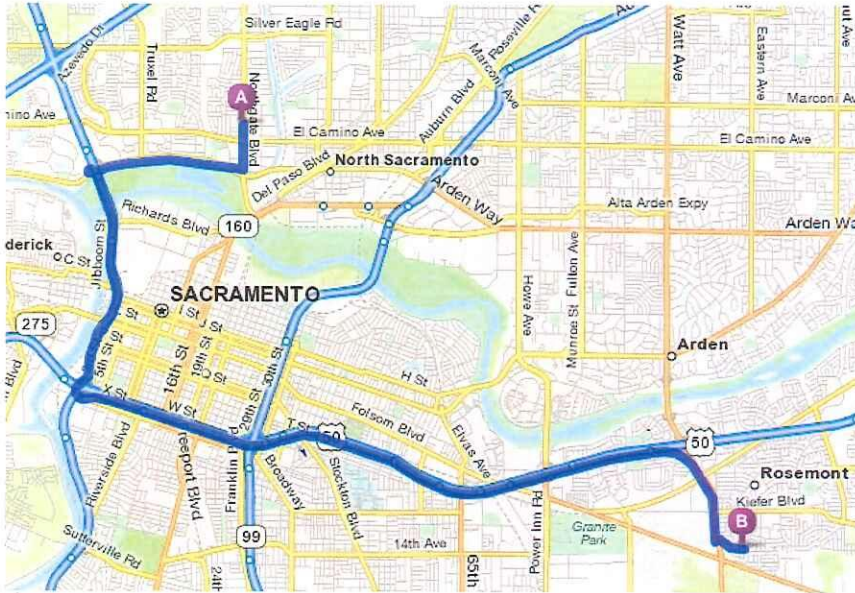

# SACRAMENTO

**Fields:** Golden Empire Elementary School

9045 Canberra Drive, Sacramento (ROSEMONT), CA 95826

**Approx. Travel Time (from Natomas):** 20 min

1. START on I-5 S/CA-99 S toward LOS ANGELES. 2.3 mi
2. Take the US-50 E exit toward CA-99/FRESNO. 0.7 mi
3. Take the I-80-BR E exit on the LEFT. 0.5 mi
4. Merge onto US-50 E. 6.7 mi
5. Take the WATT AVE exit, EXIT 11. 0.2 mi
6. Take the WATT AVE SOUTH ramp. 0.4 mi
7. Merge onto WATT AVE. 1.0 mi
8. Turn LEFT onto CANBERRA DR.  
*CANBERRA DR is 0.3 miles past KIEFER BLVD 0.4 mi*
9. 9045 CANBERRA DR is on the LEFT.

*Your destination is just past GLENINNES WAY. If you reach WYALONG WAY you've gone a little too far*

Golden  
Empire E.S.