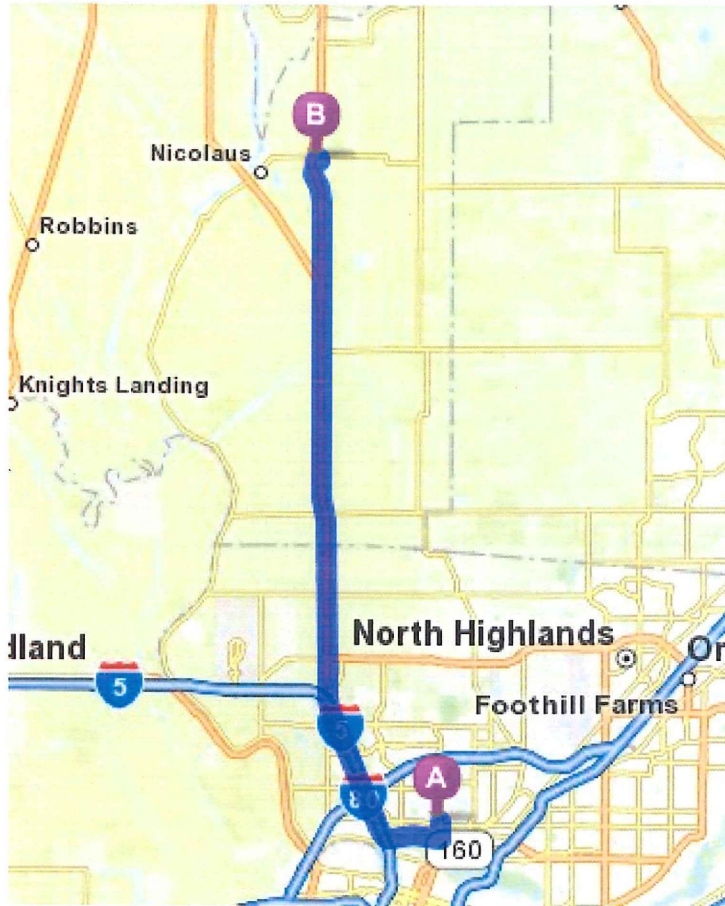

# South Sutter

**Fields:** South Sutter Softball Fields

2420 Palm Street, Nicolaus, CA 95659

**Approx. Travel Time (from Natomas):** 26 min

1. START on I-5 N toward REDDING. 4.4 mi
2. Take the CA-99 exit, EXIT 525B, toward YUBA CITY/MARYSVILLE. 0.8 mi
3. Merge onto CA-70 N. 15.9 mi
4. Take the NICOLAUS AVE exit, EXIT 4. 0.4 mi
5. Turn RIGHT onto NICOLAUS AVE.. 0.2 mi
6. Turn LEFT onto PALM ST. 0.08 mi.  
*PALM ST is just past WILLOW ST*
7. 2420 PALM ST  
*If you reach the end of PALM ST, you've gone about 0.2 mi too far.*

South Sutter Softball Fields