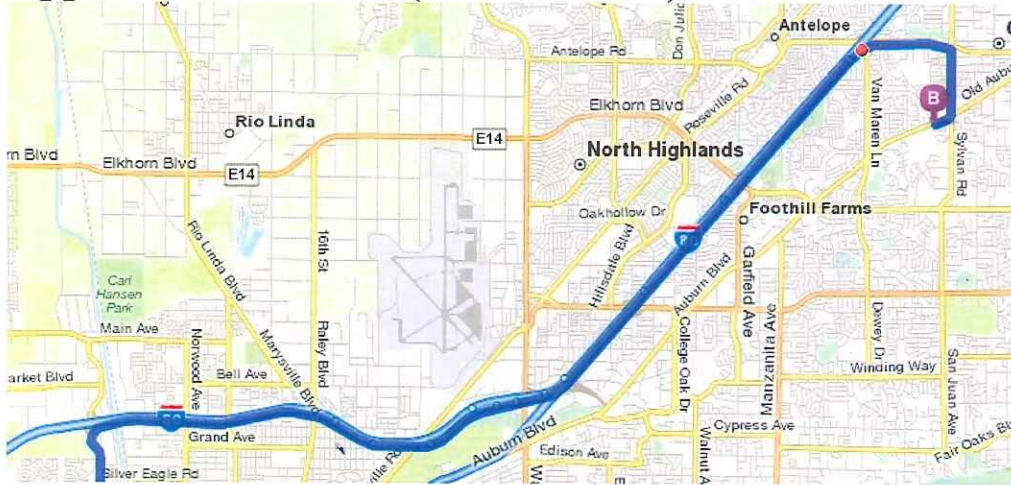

SUNRISE

Fields: Citrus Heights Elementary School 7085 Auburn Blvd., Citrus Heights, CA 95621
Holy Family School 7817 Old Auburn Blvd., Citrus Heights, CA 95610
Rusch Park 7301 Antelope Rd., Citrus Heights, CA 95610

Approx. Travel Time (from Natomas): 25 min

1. START on I-80 E toward RENO. 11.2 mi
2. Take the ANTELOPE ROAD exit, EXIT 100. 0.3 mi
3. Take the ramp toward CITRUS HEIGHTS. 0.06 mi
4. Merge onto ANTELOPE RD. 0.9 mi

RUSCH PARK is on the LEFT

For Citrus Heights Elementary continue on ANTELOPE RD.

5. Turn RIGHT onto AUBURN BLVD. AUBURN BLVD is 0.1 miles past COLOGNE LN 0.8 mi
6. Turn SLIGHT RIGHT. 0.1 miles past HACKNEY WAY 0.06 mi
7. Turn SLIGHT RIGHT onto AUBURN BLVD. 0.2 mi
8. 7085 AUBURN BLVD is on the RIGHT.

For Holy Family School continue on ANTELOPE RD 1.2 mi

5. Turn RIGHT on SUNRISE BLVD. 0.3 mi
6. Take the 1st RIGHT onto OLD AUBURN RD. 0.2 mi
7. 7817 OLD AUBURN RD is on the RIGHT