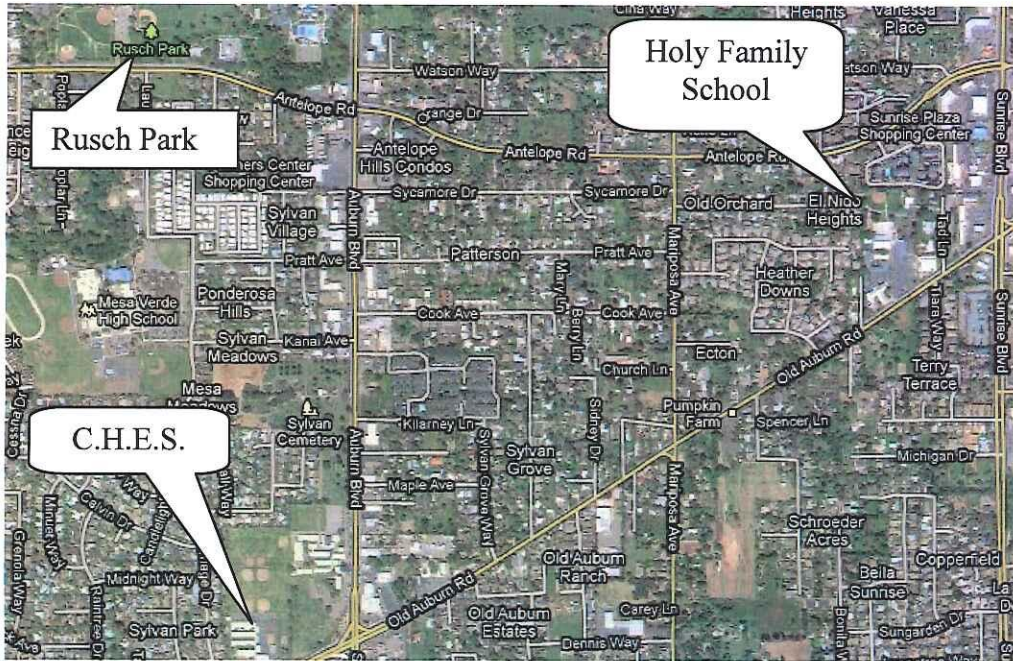

SUNRISE

Fields: Citrus Heights Elementary School 7085 Auburn Blvd., Citrus Heights, CA 95621
Holy Family School 7817 Old Auburn Blvd., Citrus Heights, CA 95610
Rusch Park 7301 Antelope Rd., Citrus Heights, CA 95610

Approx. Travel Time (from Natomas): 25 min

1. START on I-80 E toward RENO. 11.2 mi
2. Take the ANTELOPE ROAD exit, EXIT 100. 0.3 mi
3. Take the ramp toward CITRUS HEIGHTS. 0.06 mi
4. Merge onto ANTELOPE RD. 0.9 mi

RUSCH PARK is on the LEFT

For Citrus Heights Elementary continue on ANTELOPE RD.

5. Turn RIGHT onto AUBURN BLVD. AUBURN BLVD is 0.1 miles past COLOGNE LN 0.8 mi
6. Turn SLIGHT RIGHT. 0.1 miles past HACKNEY WAY 0.06 mi
7. Turn SLIGHT RIGHT onto AUBURN BLVD. 0.2 mi
8. 7085 AUBURN BLVD is on the RIGHT.

For Holy Family School continue on ANTELOPE RD 1.2 mi

5. Turn RIGHT on SUNRISE BLVD. 0.3 mi
6. Take the 1st RIGHT onto OLD AUBURN RD. 0.2 mi
7. 7817 OLD AUBURN RD is on the RIGHT